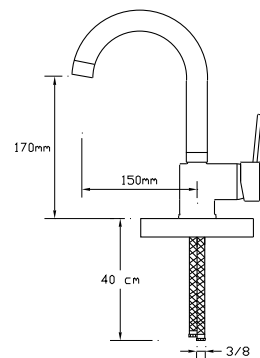

044

Sink Mixer

046

Basin Mixer

047