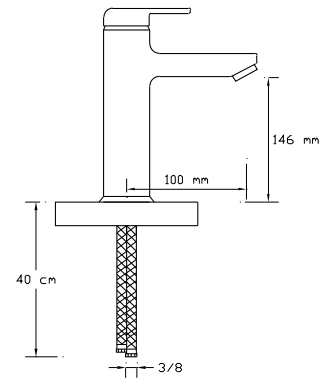

1093

Basin Mixer

1094

Basin Mixer

1095

ELEGANCE 067

Contactless, healthy, made of low lead brass, both electric and battery operated and of course made in Turkey

FOMA is consuming CC757S brass material in accordance with DIN 50930-6 with the chemical composition max. 1% lead (Pb) in conformity with the EU Drinking Water Directive.