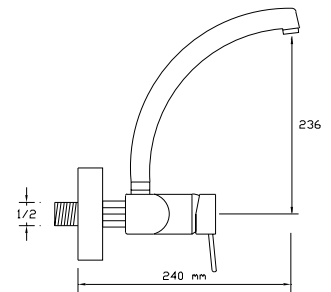

Long Type Basin Mixer

051

Sink Mixer Wall Mounted

053