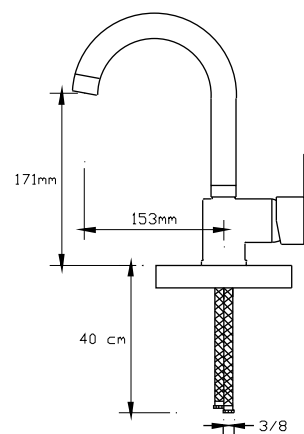

**EN
NO**
TECHNOLOGY