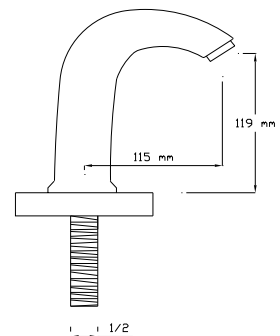

ELEGANCE

Sensor Basin Mixer

067

Sensor Basin Mixer
(Matte Black)

067 VB

Sensor Basin Mixer
(Matte White)

067 VW