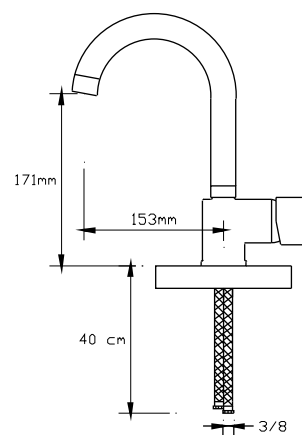

**EN
NO**
TECHNOLOGY