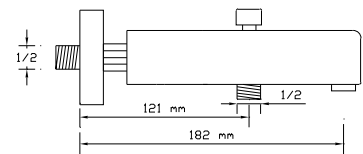

Sink Mixer With Pull-Out
Spiral Spring Tap (Pb 0.2)

1033

NEW AGE

Bath Mixer

1091

Basin Mixer

1092

Sink Mixer