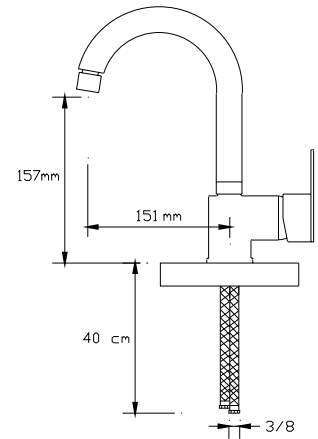

ENNO
TECHNOLOGY