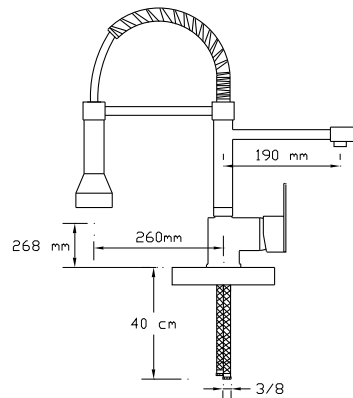

INDUSTRIAL

Single Sink Mixer

2421

Double Sink Mixer

2422

Water-Softener Sink Mixer
(Treble Inflow, Double Outflow)

2423

VISTA