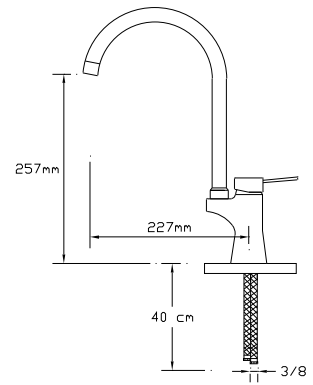

Sink Mixer

046