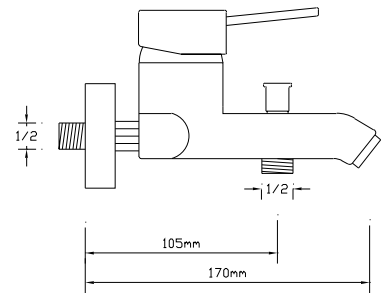

Basin Mixer

042