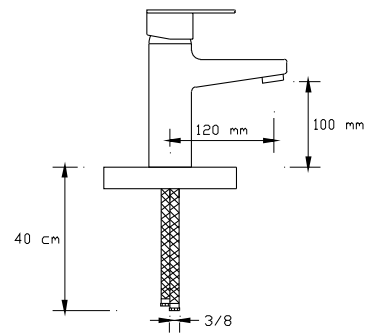

Sink Mixer

1023