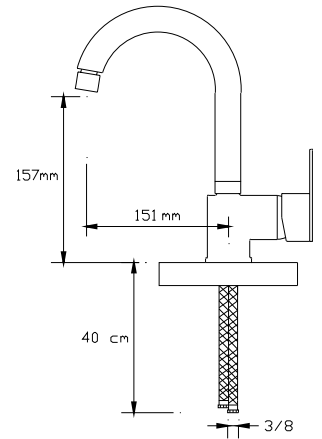

ANNO
TECHNOLOGY