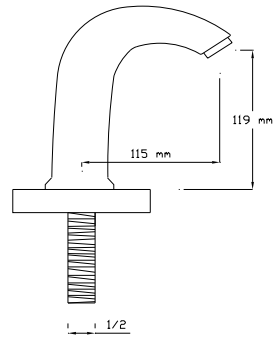

Sensor Basin Mixer
(Matte Black)

067 VB