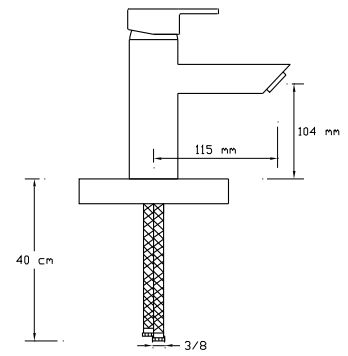

Sink Mixer

063