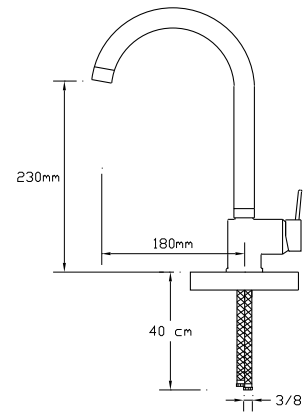

046

Basin Mixer

047