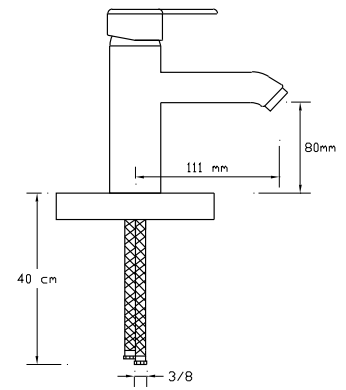

Sink Mixer

1044