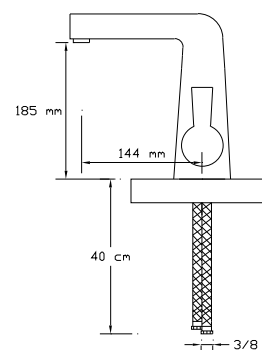

Sink Mixer

1064