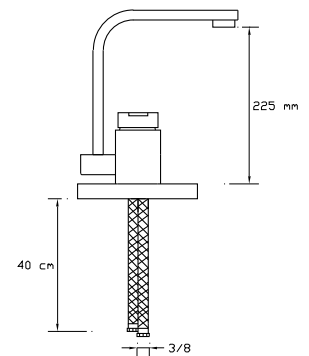

Basin Mixer

064

Sink Mixer

151

Basin Mixer

152