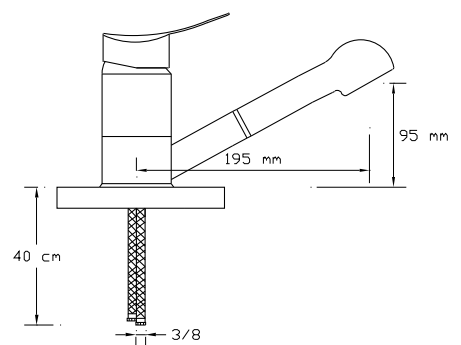

Sink Mixer With Pull-Out
Spiral Spring Tap