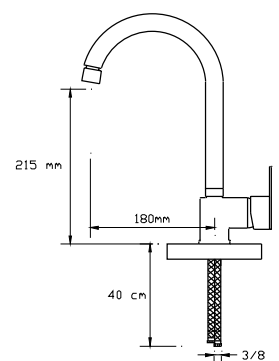

VISTA

Bath Mixer

1021

Basin Mixer

1022

Sink Mixer

1023