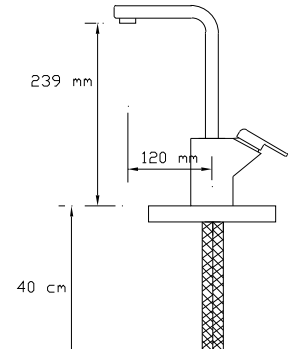

Basin Mixer

1095