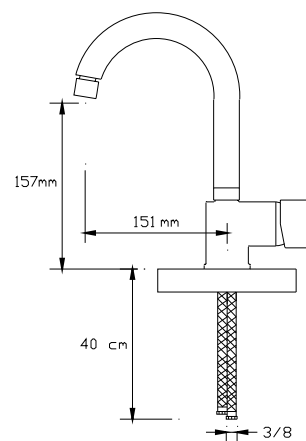

**EN
NO**
TECHNOLOGY