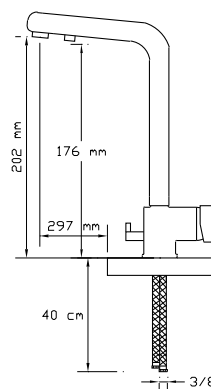

INDUSTRIAL

Single Sink Mixer

2421

Double Sink Mixer

2422

Water-Softener Sink Mixer
(Treble Inflow, Double Outflow)

2423