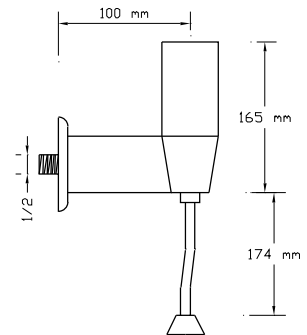

Hot-Cold Mixer For Single
Inflows
070