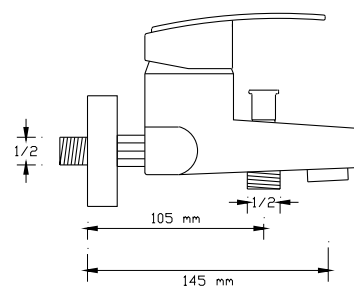

ZERON

Bath Mixer (Pb 0.9)

1031

1032

1033