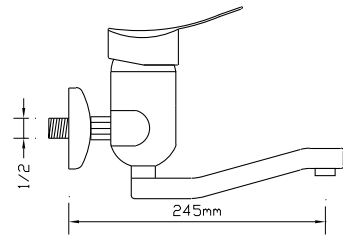

Sink Mixer Wall Mounted

Bidet Mixer

082