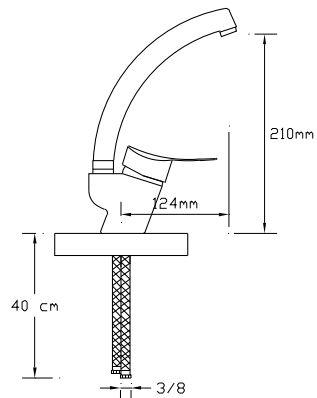

Shower Mixer