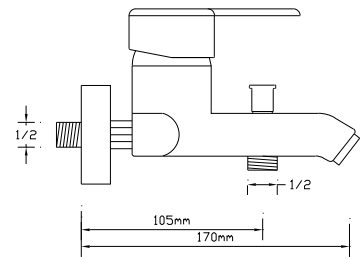

Basin Mixer

1043