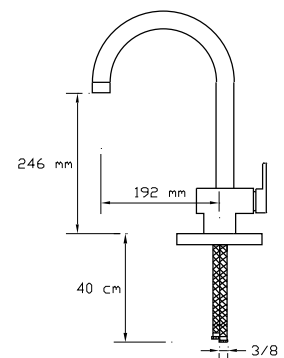

PREMIUM

Bath Mixer

061

Basin Mixer

062

Sink Mixer

063