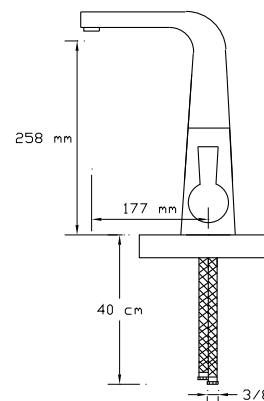

FORCE

Bath Mixer

1061

Basin Mixer

1062

Sink Mixer

1064