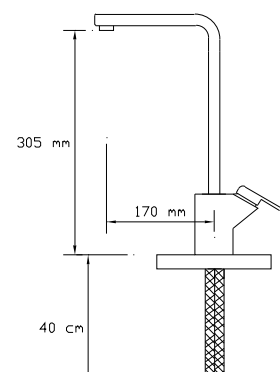

NEW AGE

Bath Mixer

1091

Basin Mixer

1092

Sink Mixer

1093