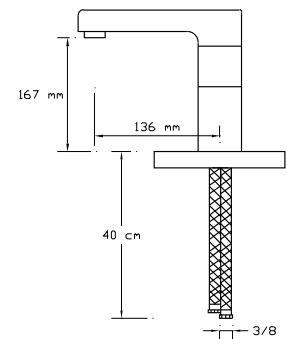

Sink Mixer With Pull-Out
Spiral Spring Tap (Pb 0.2)

1033

NEW AGE

Bath Mixer

1091

Basin Mixer

1092

Sink Mixer