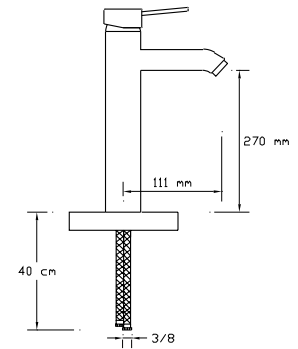

Long Type Basin Mixer

051

Sink Mixer Wall Mounted

053