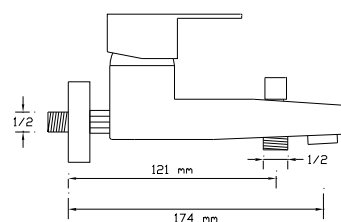

Basin Mixer

1062