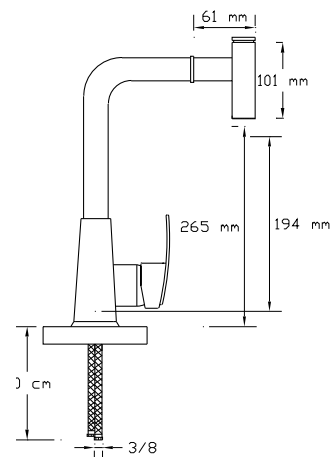

Sink Mixer With Pull-Out
Spiral Spring Tap

2418