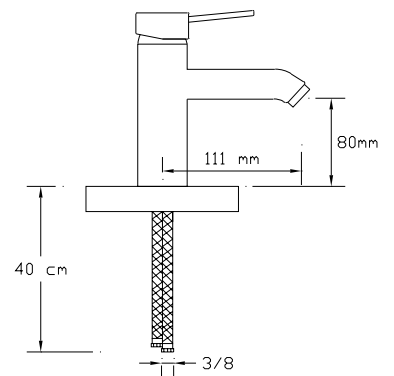

VENÜS

Bath Mixer

041

Basin Mixer

042

Basin Mixer

043