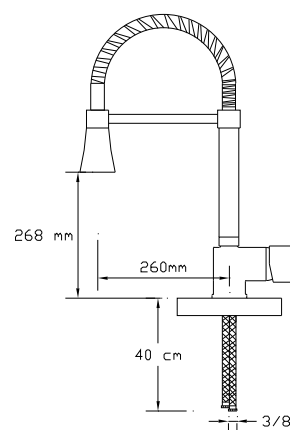

Double Sink Mixer

2422