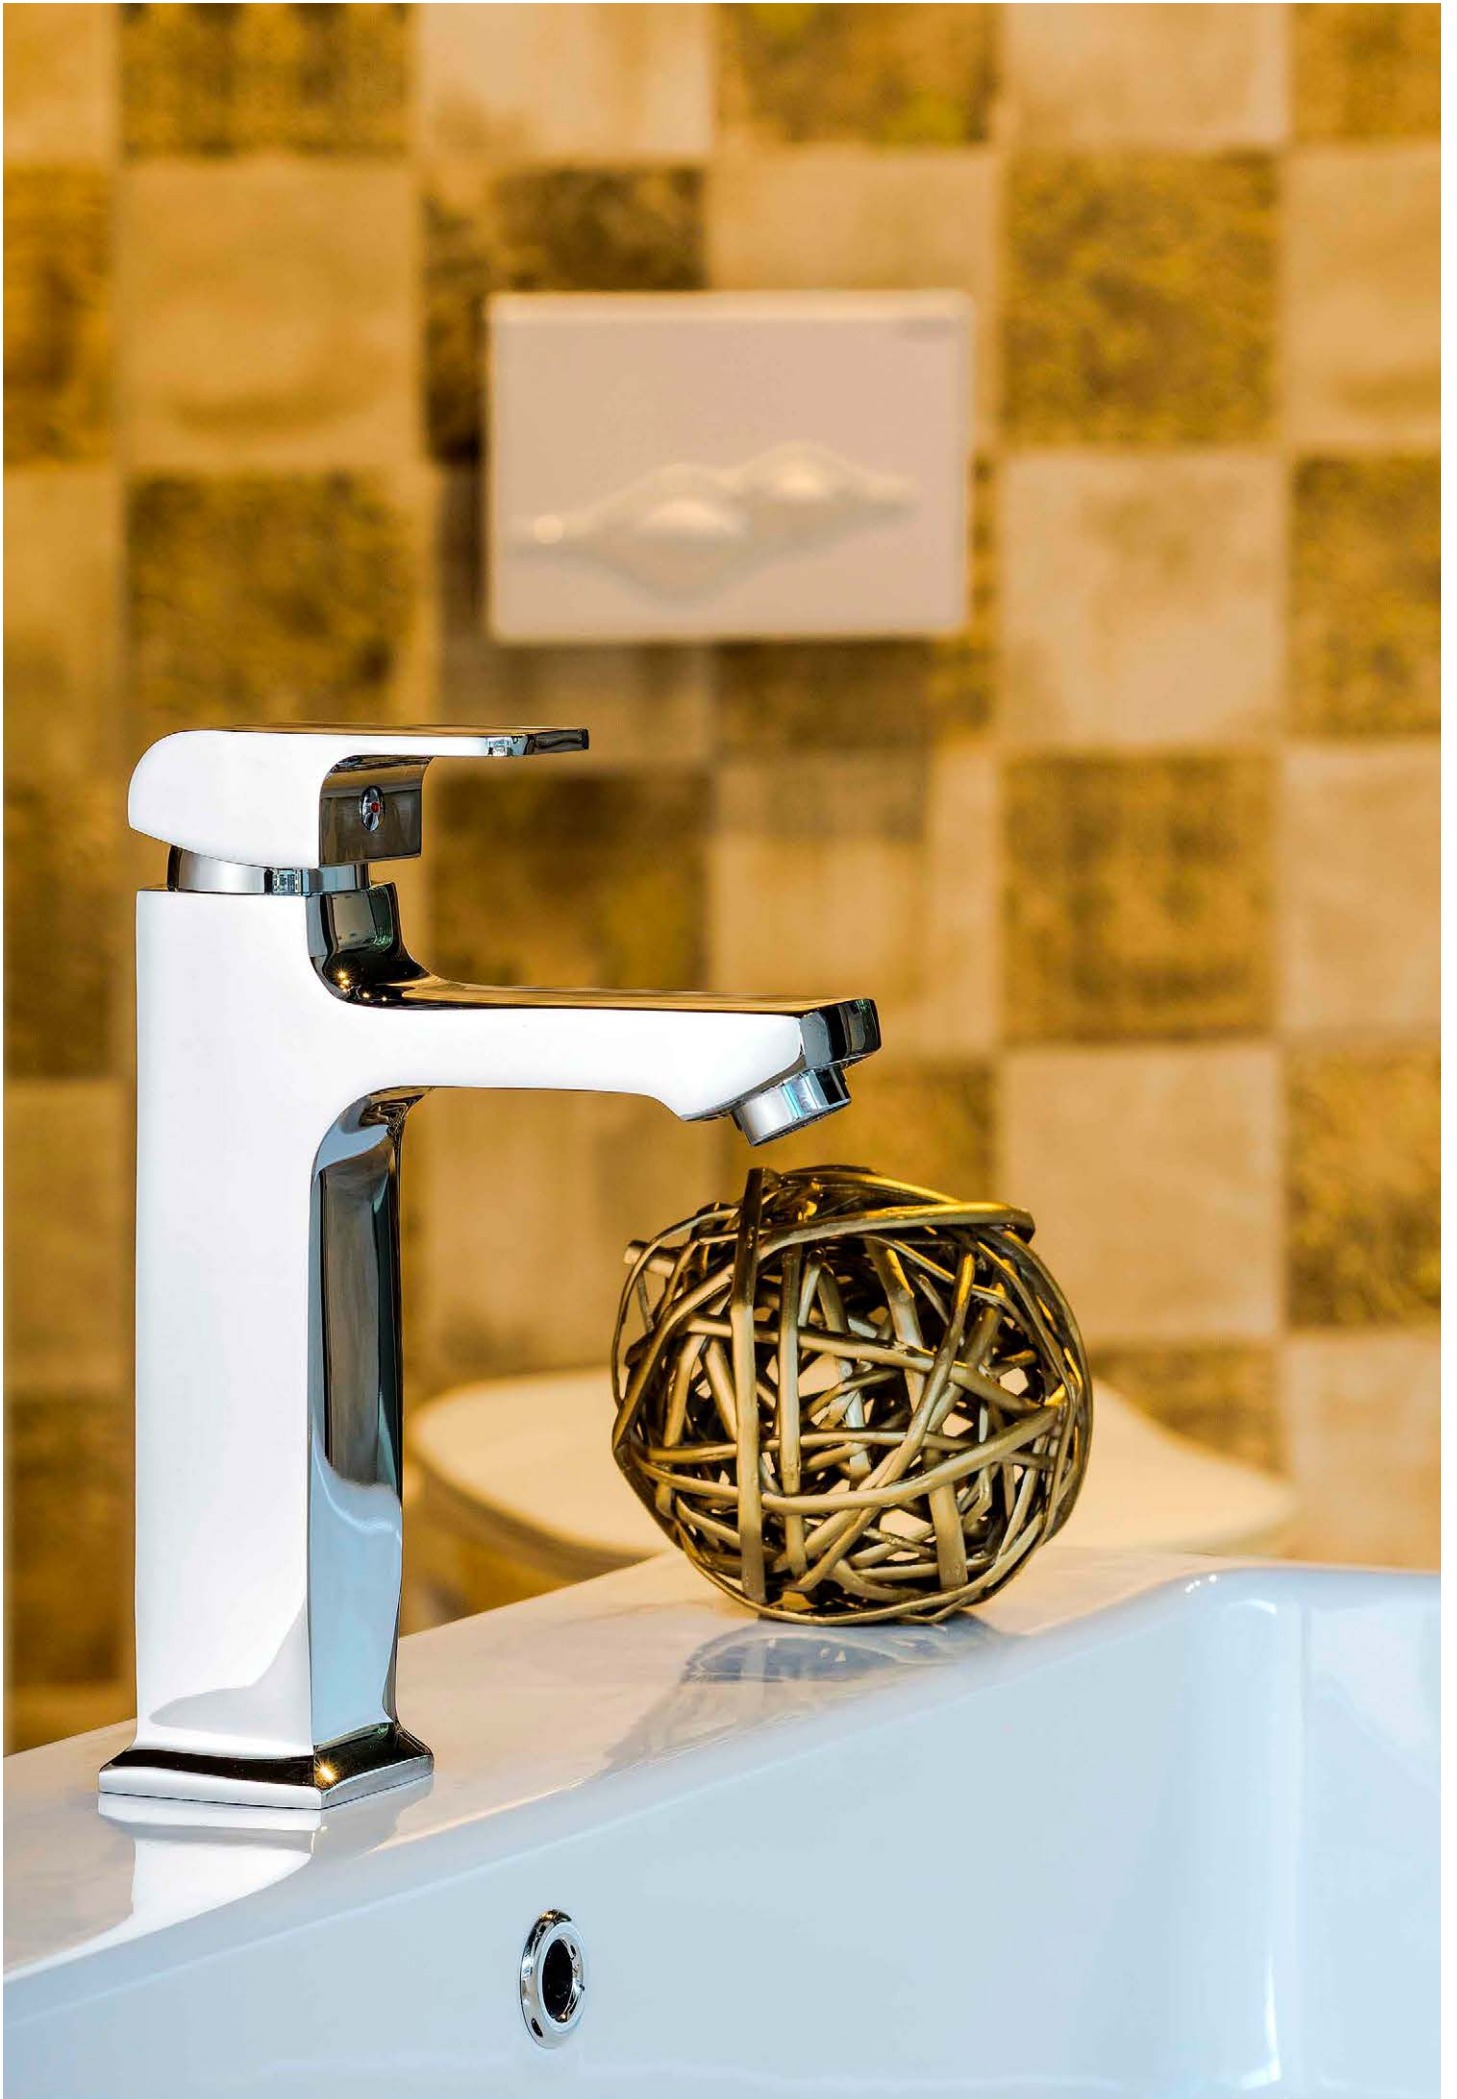

Sink Mixer
(Matte White - Gold)
1023 VWG

Basin Mixer
(Matte White - Gold)
1024 VWG

ANNO
TECHNOLOGY

FORCE

Bath Mixer

1061

Basin Mixer

1062