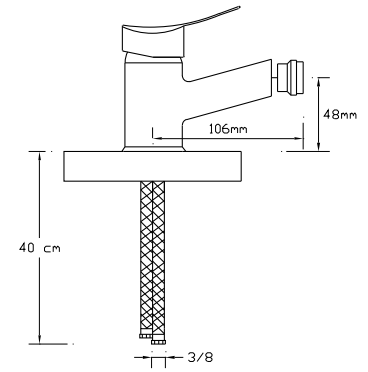

Built-in Barbershop Mixer