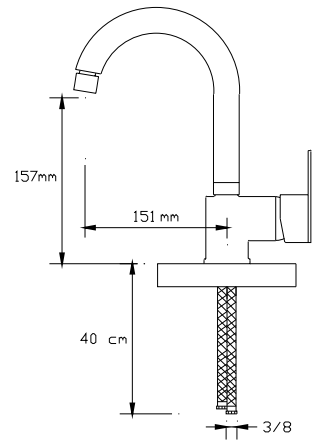

Basin Mixer
(Anthracite Grey)
1024 AG