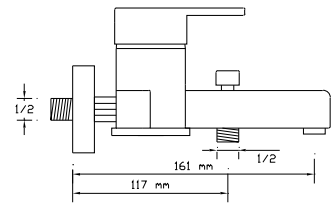

Basin Mixer

062