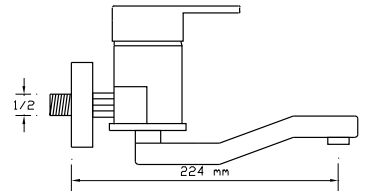

Bidet Mixer

153

Sink Mixer Wall Mounted

154