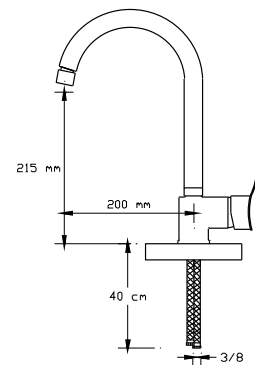

LUXURY

Bath Mixer

1001

Basin Mixer

1002

Sink Mixer

1004-P