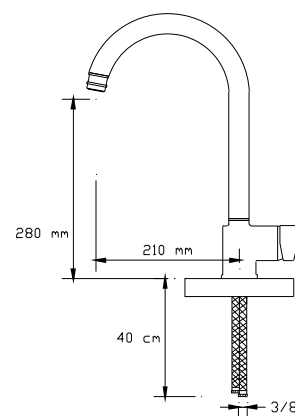

Sink Mixer With Pull-Out
Spiral Spring Tap (Pb 0.2)

1033

NEW AGE

Bath Mixer

1091

Basin Mixer

1092

Sink Mixer