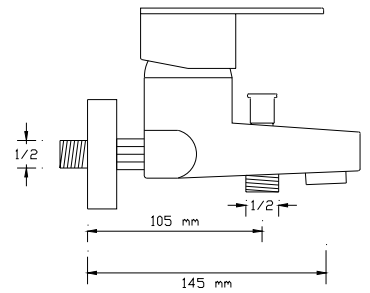

Basin Mixer

1022