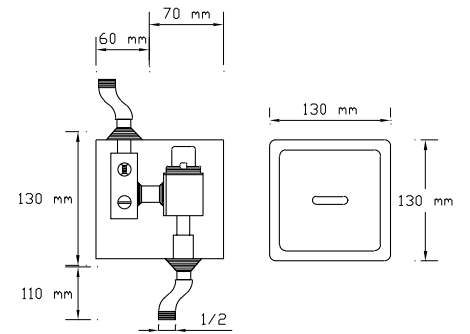

Sensor Urinal Flush
069