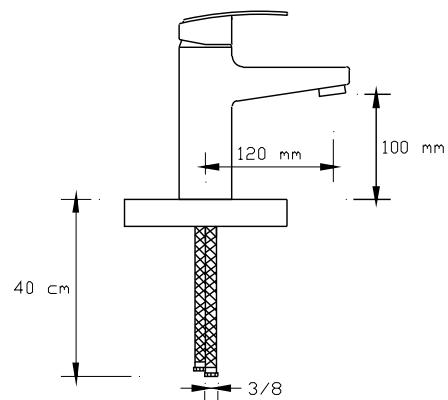

Sink Mixer With Pull-Out
Spiral Spring Tap (Pb 0.2)

1033

NEW AGE

Bath Mixer

1091

Basin Mixer

1092

Sink Mixer