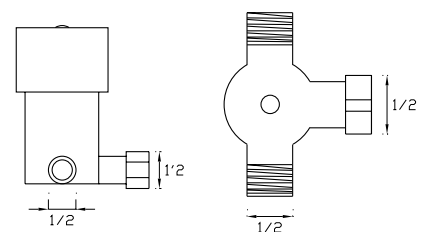

067 VW

Sensor Concealed
Urinal Flush
068

Sensor Urinal Flush
069

Hot-Cold Mixer For Single
Inflows
070

VERANO

Bath Mixer

1041

Basin Mixer