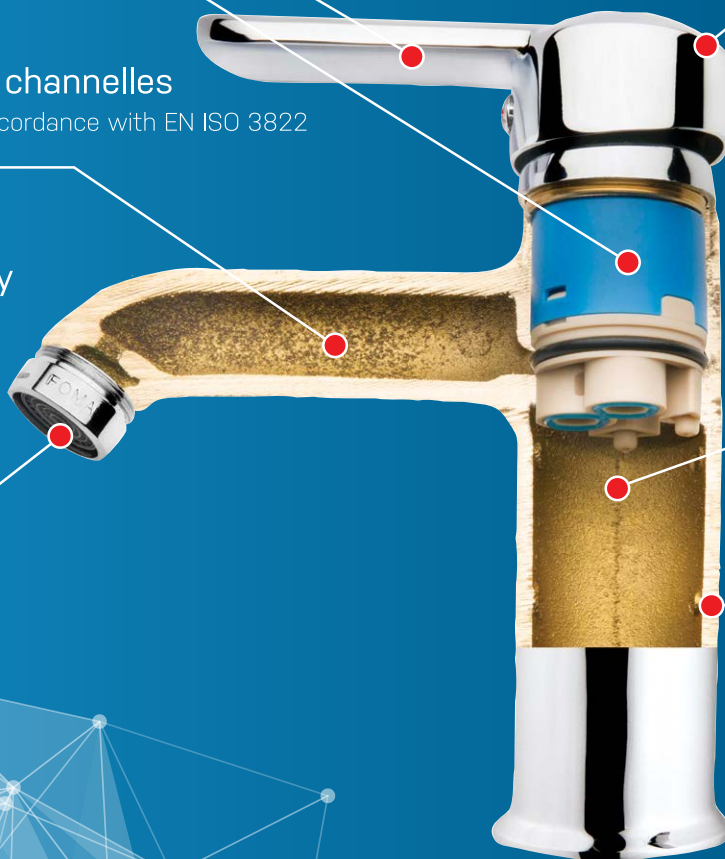

Key features which must be available in one Healty Tap:

Perfect working cartridges

500.000 on-off cycles tested cartridges

Shining chrome plating

Chrome plating thickness: Cr $\geq$ 0.12 micron, Ni $\geq$ 5 micron
(min. 200 hours abration resistant against salty water mist at 55% relative humidity and 35° temperature)

Excellent flow channelles

Flow channelles in accordance with EN ISO 3822

Superior quality aerators

Water saving and non polluting superior quality aerators

Healthy brass material

Material health = Human health

CC757S brass material in accordance with DIN 50930-6 with the chemical composition max. 1% lead (Pb) to provide "non polluted drinking water"

Best wall thickness

Wall thickness: min. 3,2 mm at any section