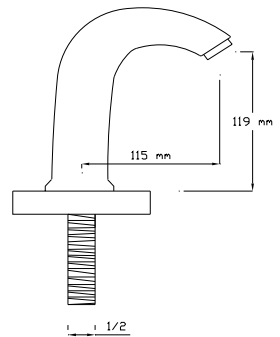

Sensor Basin Mixer
(Matte White)

067 VW