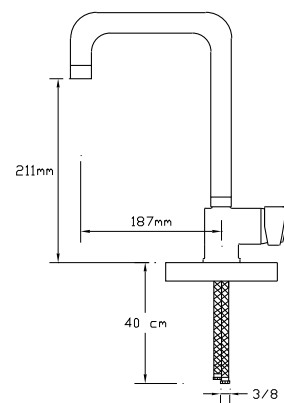

RIVER

Bath Mixer

1821

Basin Mixer

1822

Sink Mixer

1823