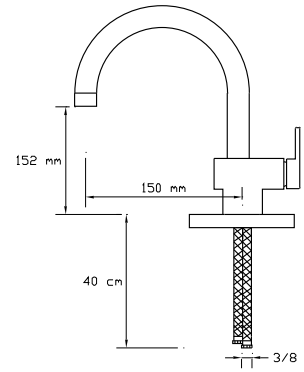

Sink Mixer

151