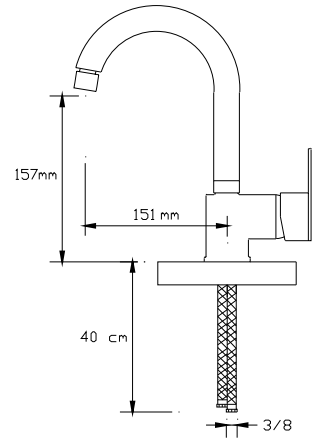

Basin Mixer
(Matte White)
1024 VW